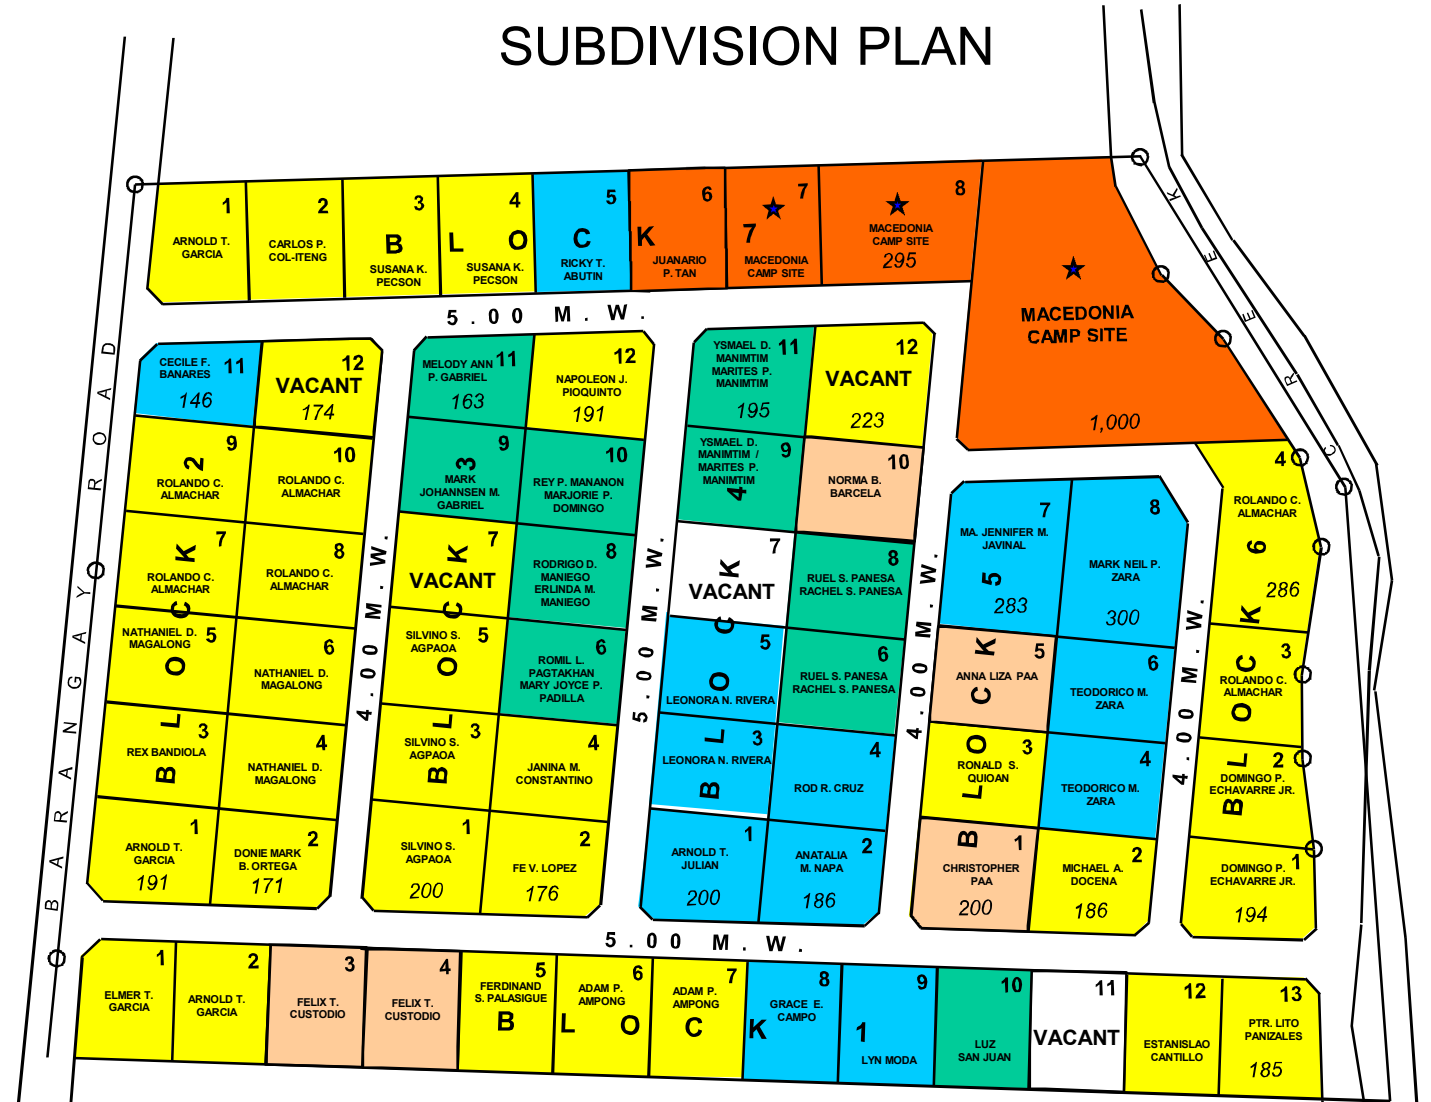

MACEDONIA HEIGHTS SUBDIVISION PLAN

- PBBM-MIDEAST
- PBBC-ROME
- PBBM-MILAN
- OTHERS
- AVAILABLE LOTS
- CAMP SITE

NOTES:
 • Unlabeled lots are 180 square meters each
 • First-come-first-served basis